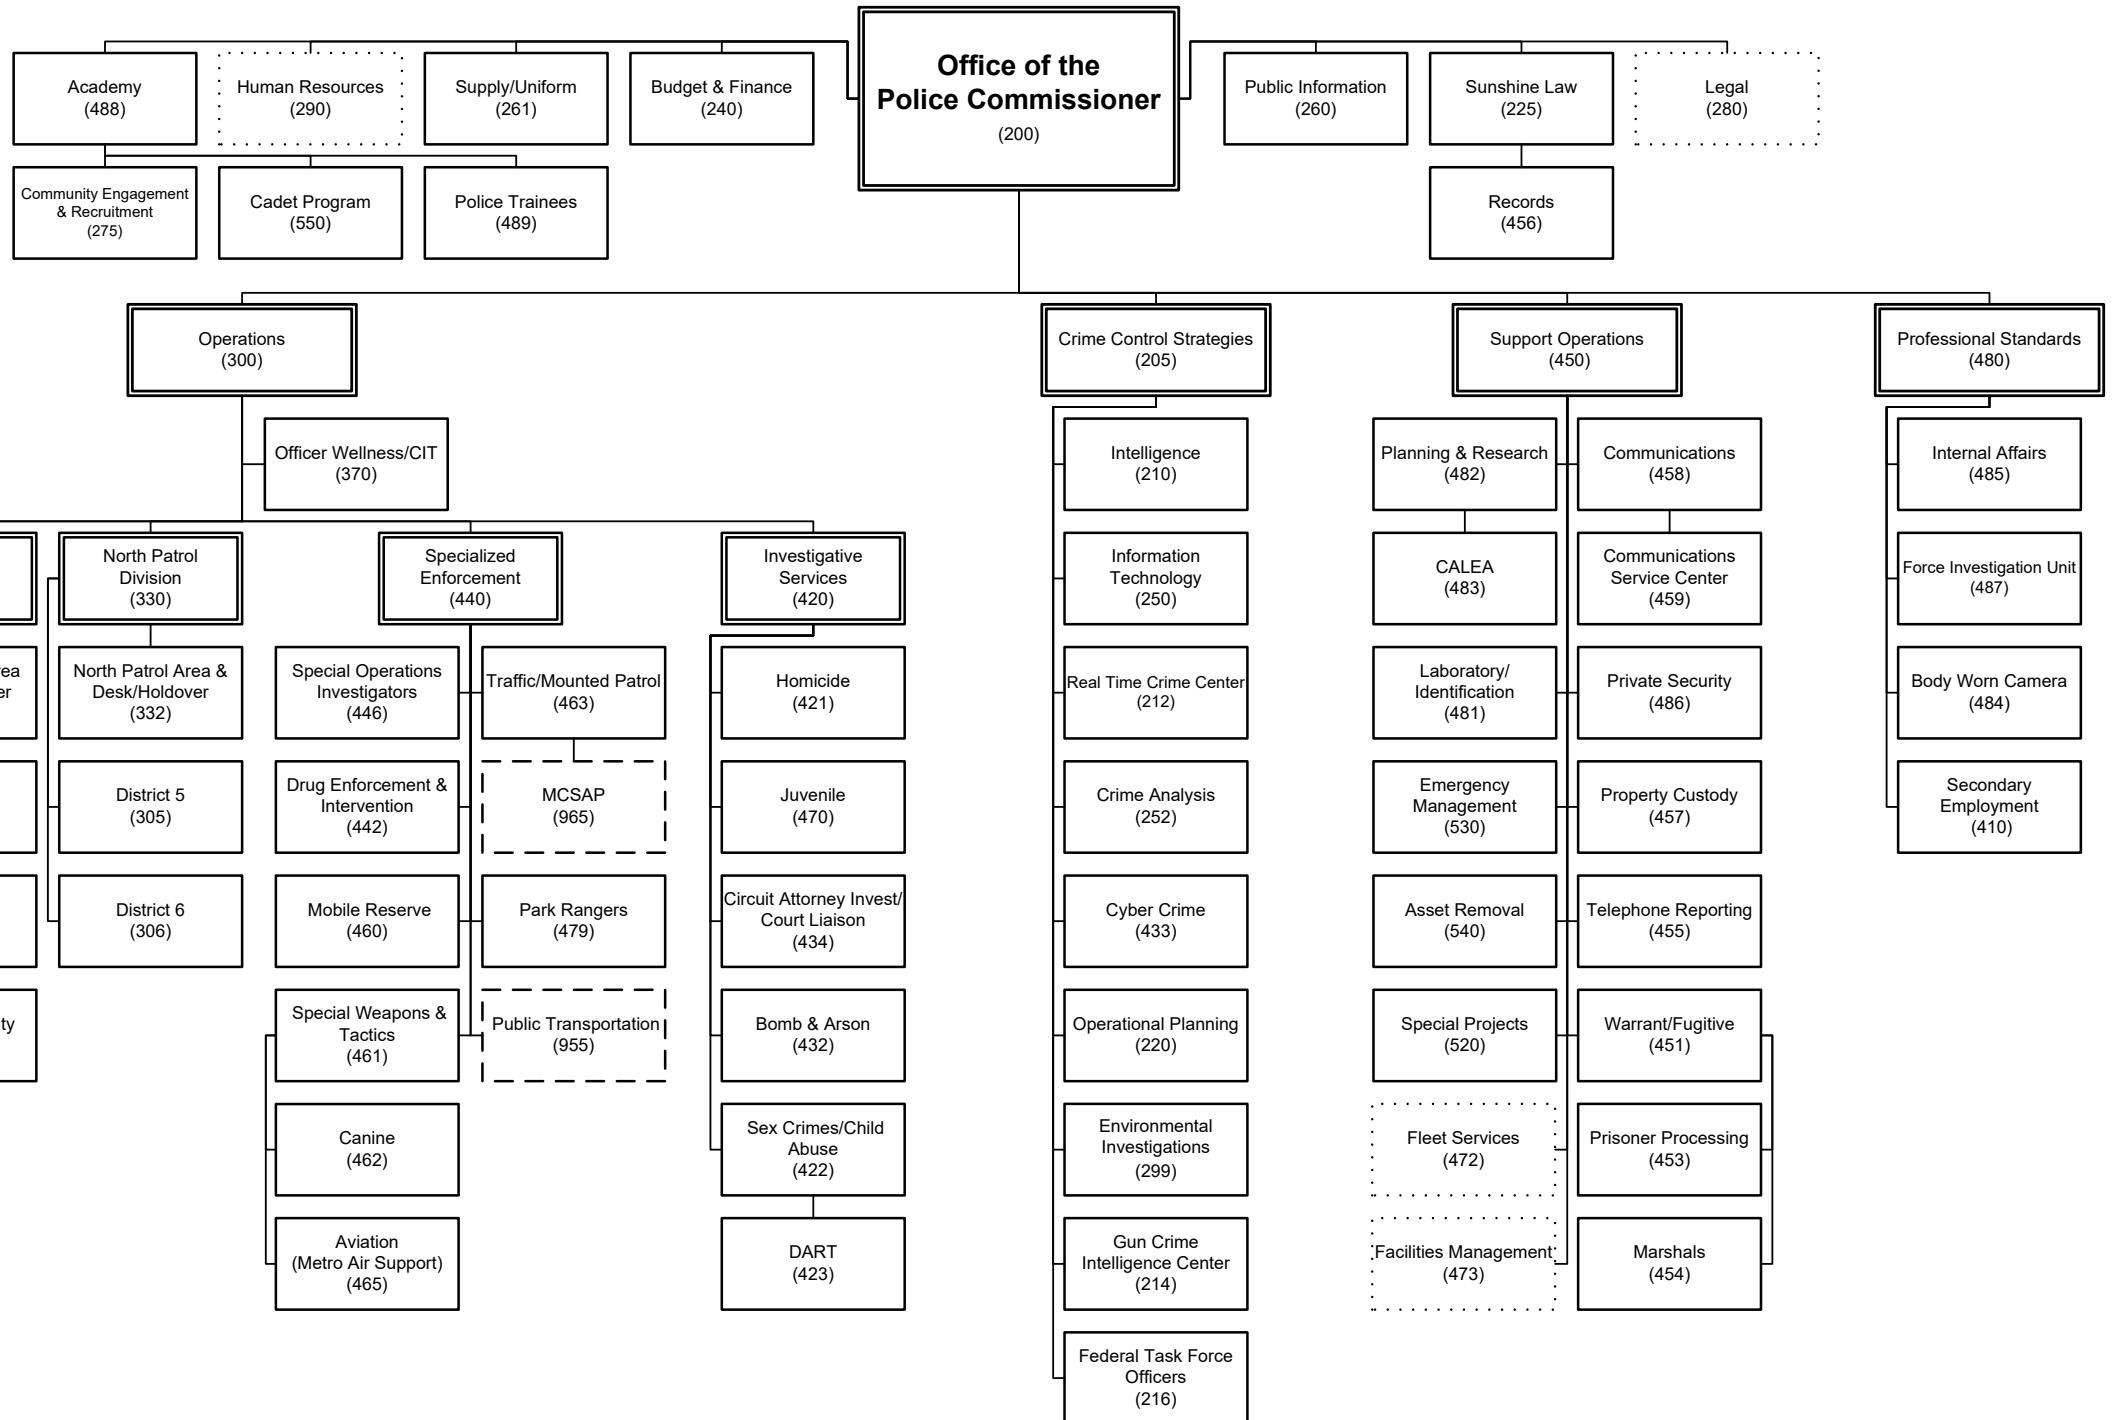

St. Louis Metropolitan Police Department Organizational Chart

11/13/2023 – Organizational Structure
(MPD Form GEN – 107)

Dotted outlines represent functions provided by other City departments.
Dashed outlines represent grant-funded assignment codes.