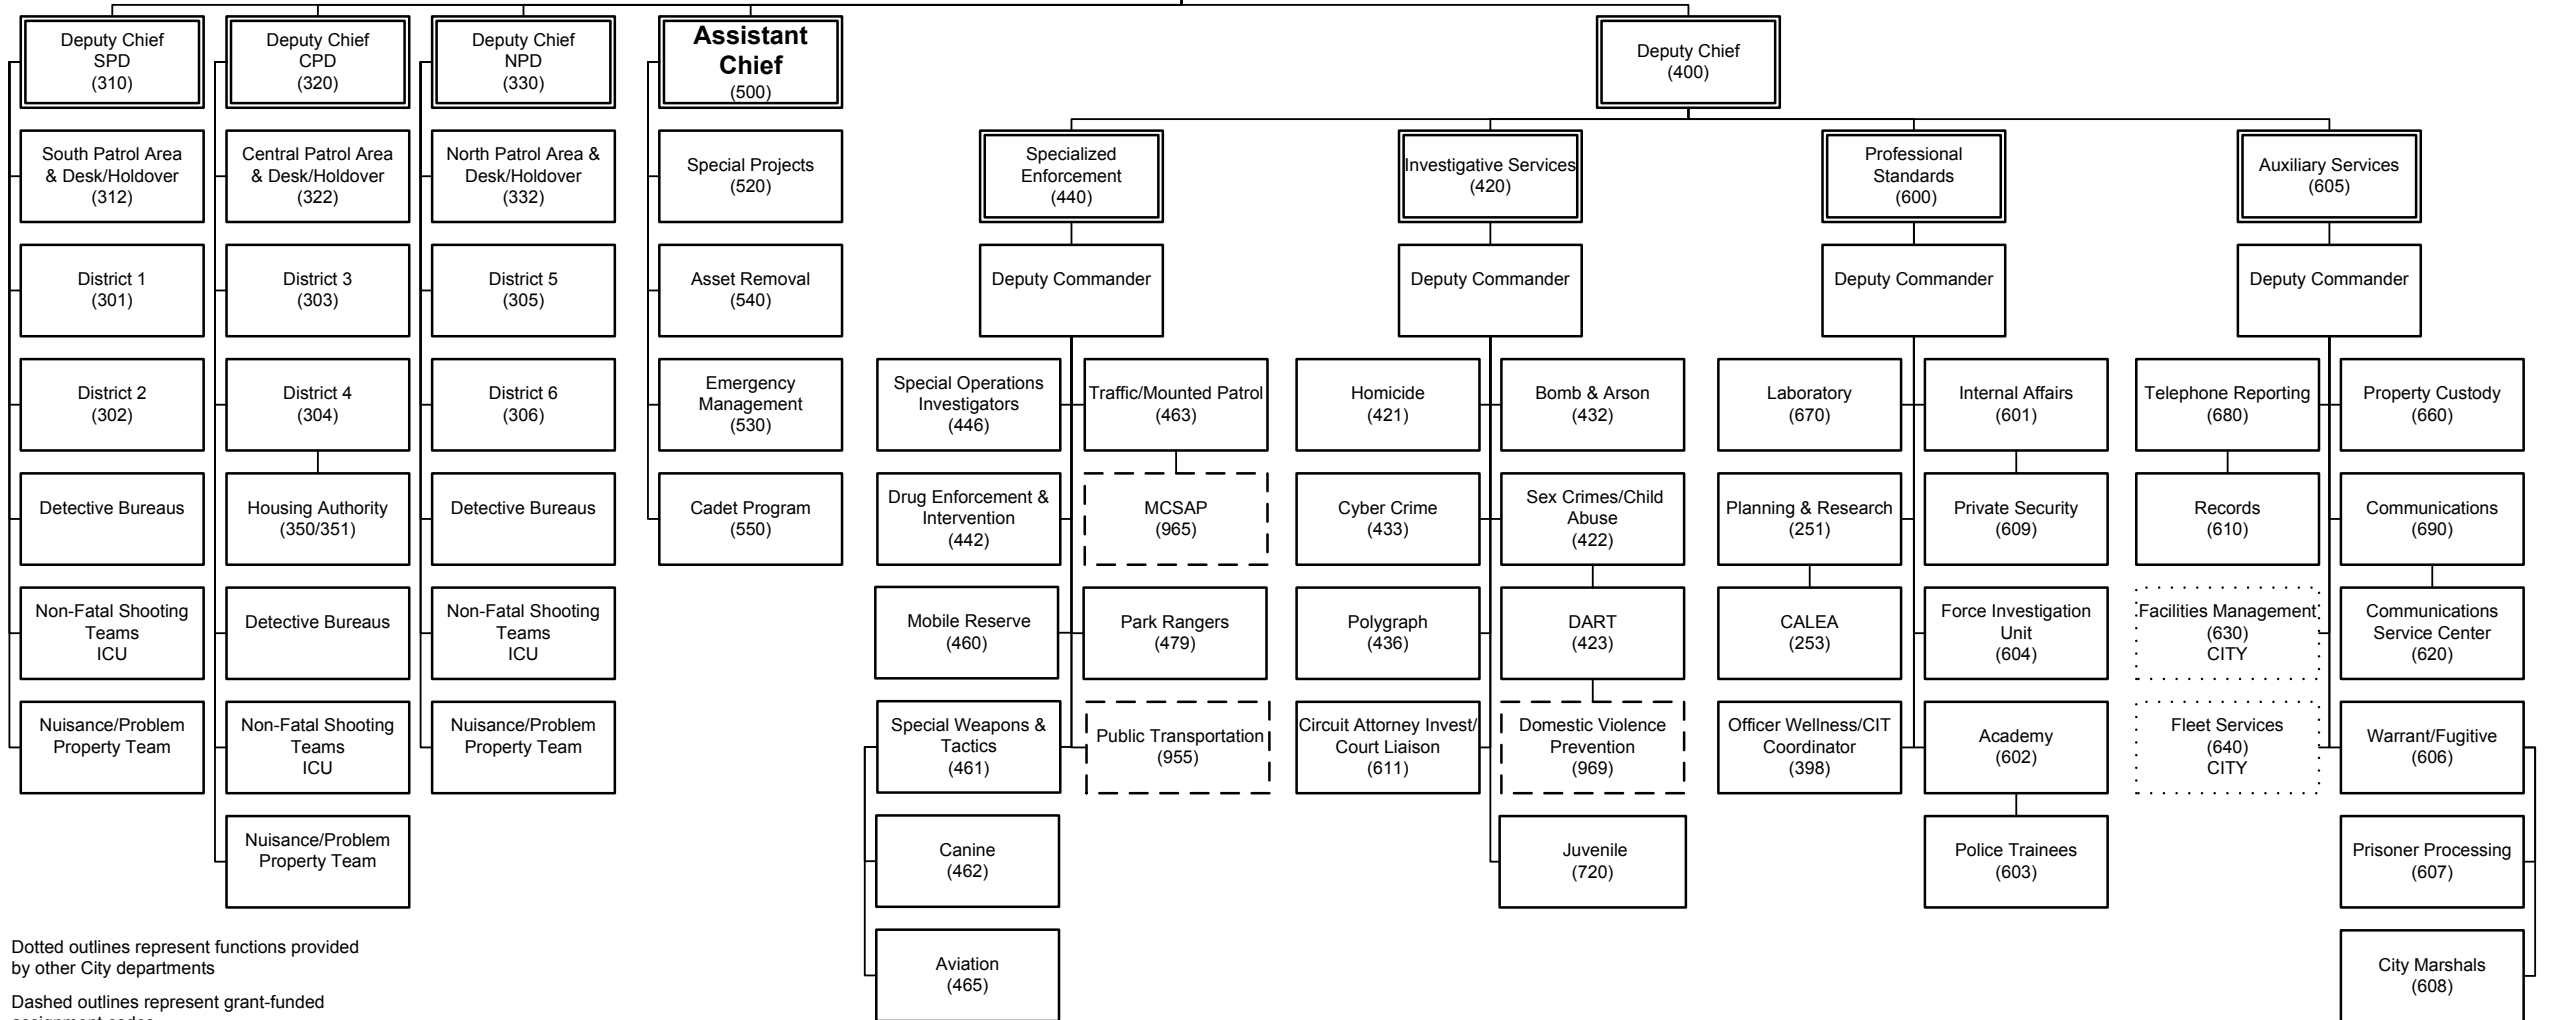

St. Louis Metropolitan Police Department Organizational Chart

05/14/2018 – Organizational Structure
(MPD Form GEN – 107A)

Bureau of Community Policing

Bureau of Specialized Services

Dotted outlines represent functions provided by other City departments

Dashed outlines represent grant-funded assignment codes