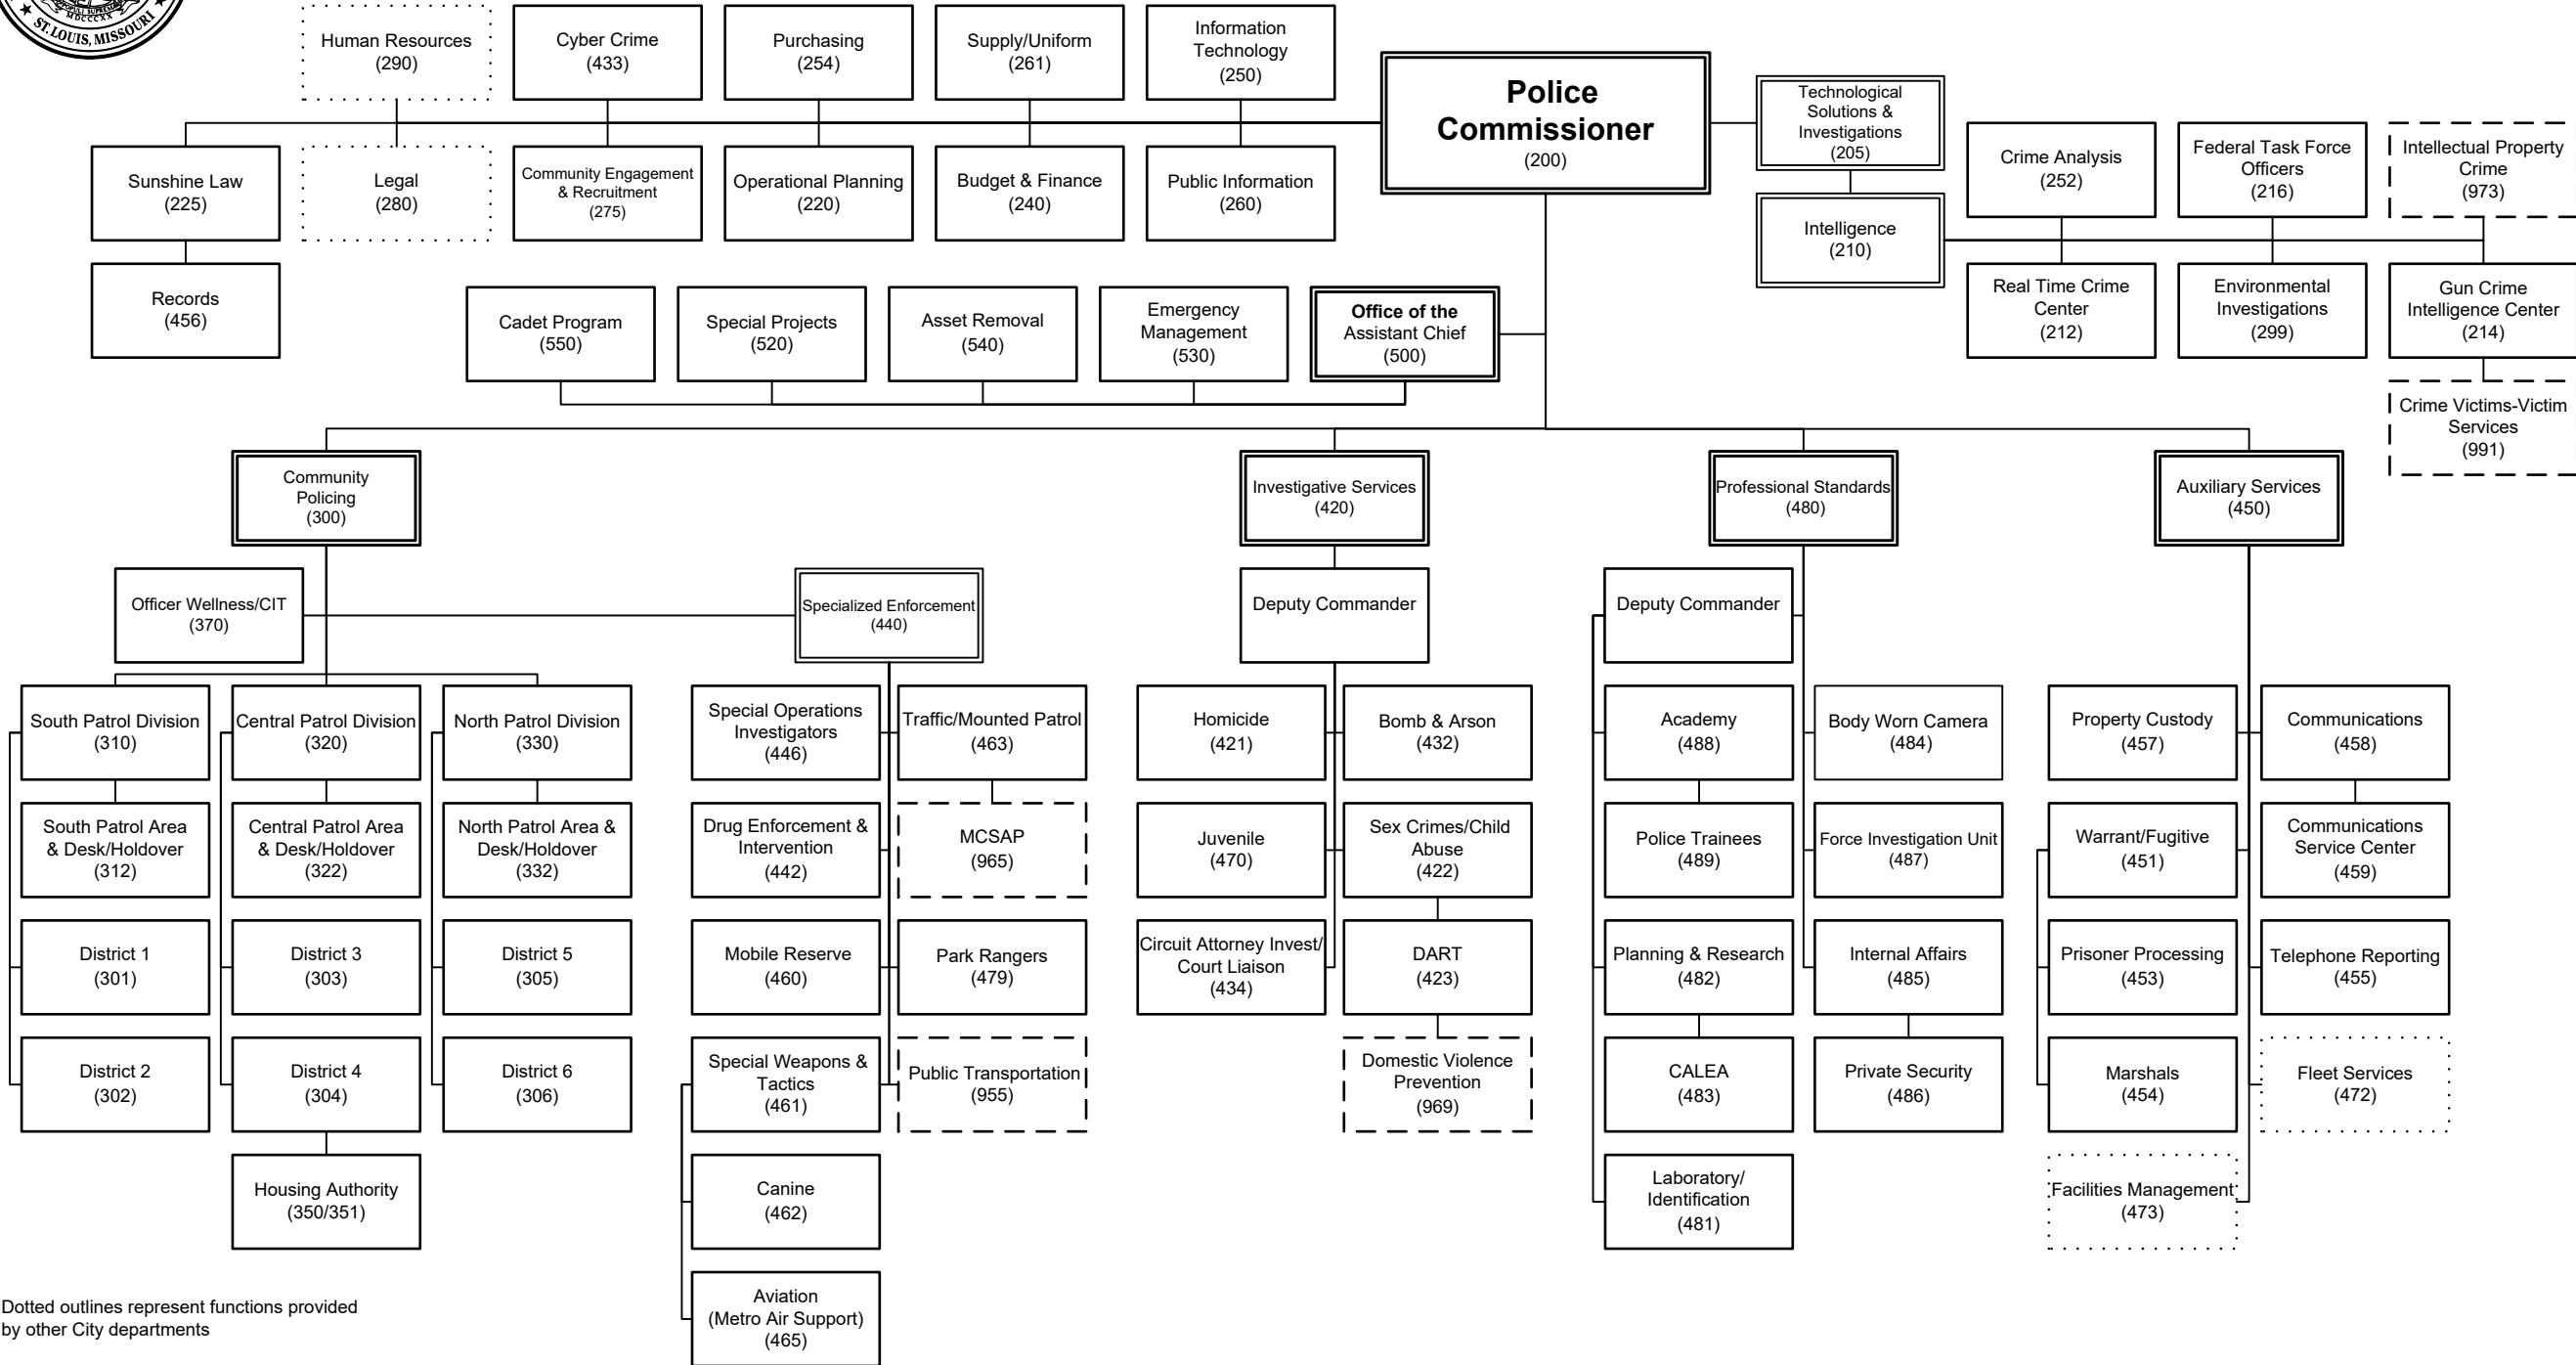

St. Louis Metropolitan Police Department Organizational Chart

Dotted outlines represent functions provided by other City departments

Dashed outlines represent grant-funded assignment codes