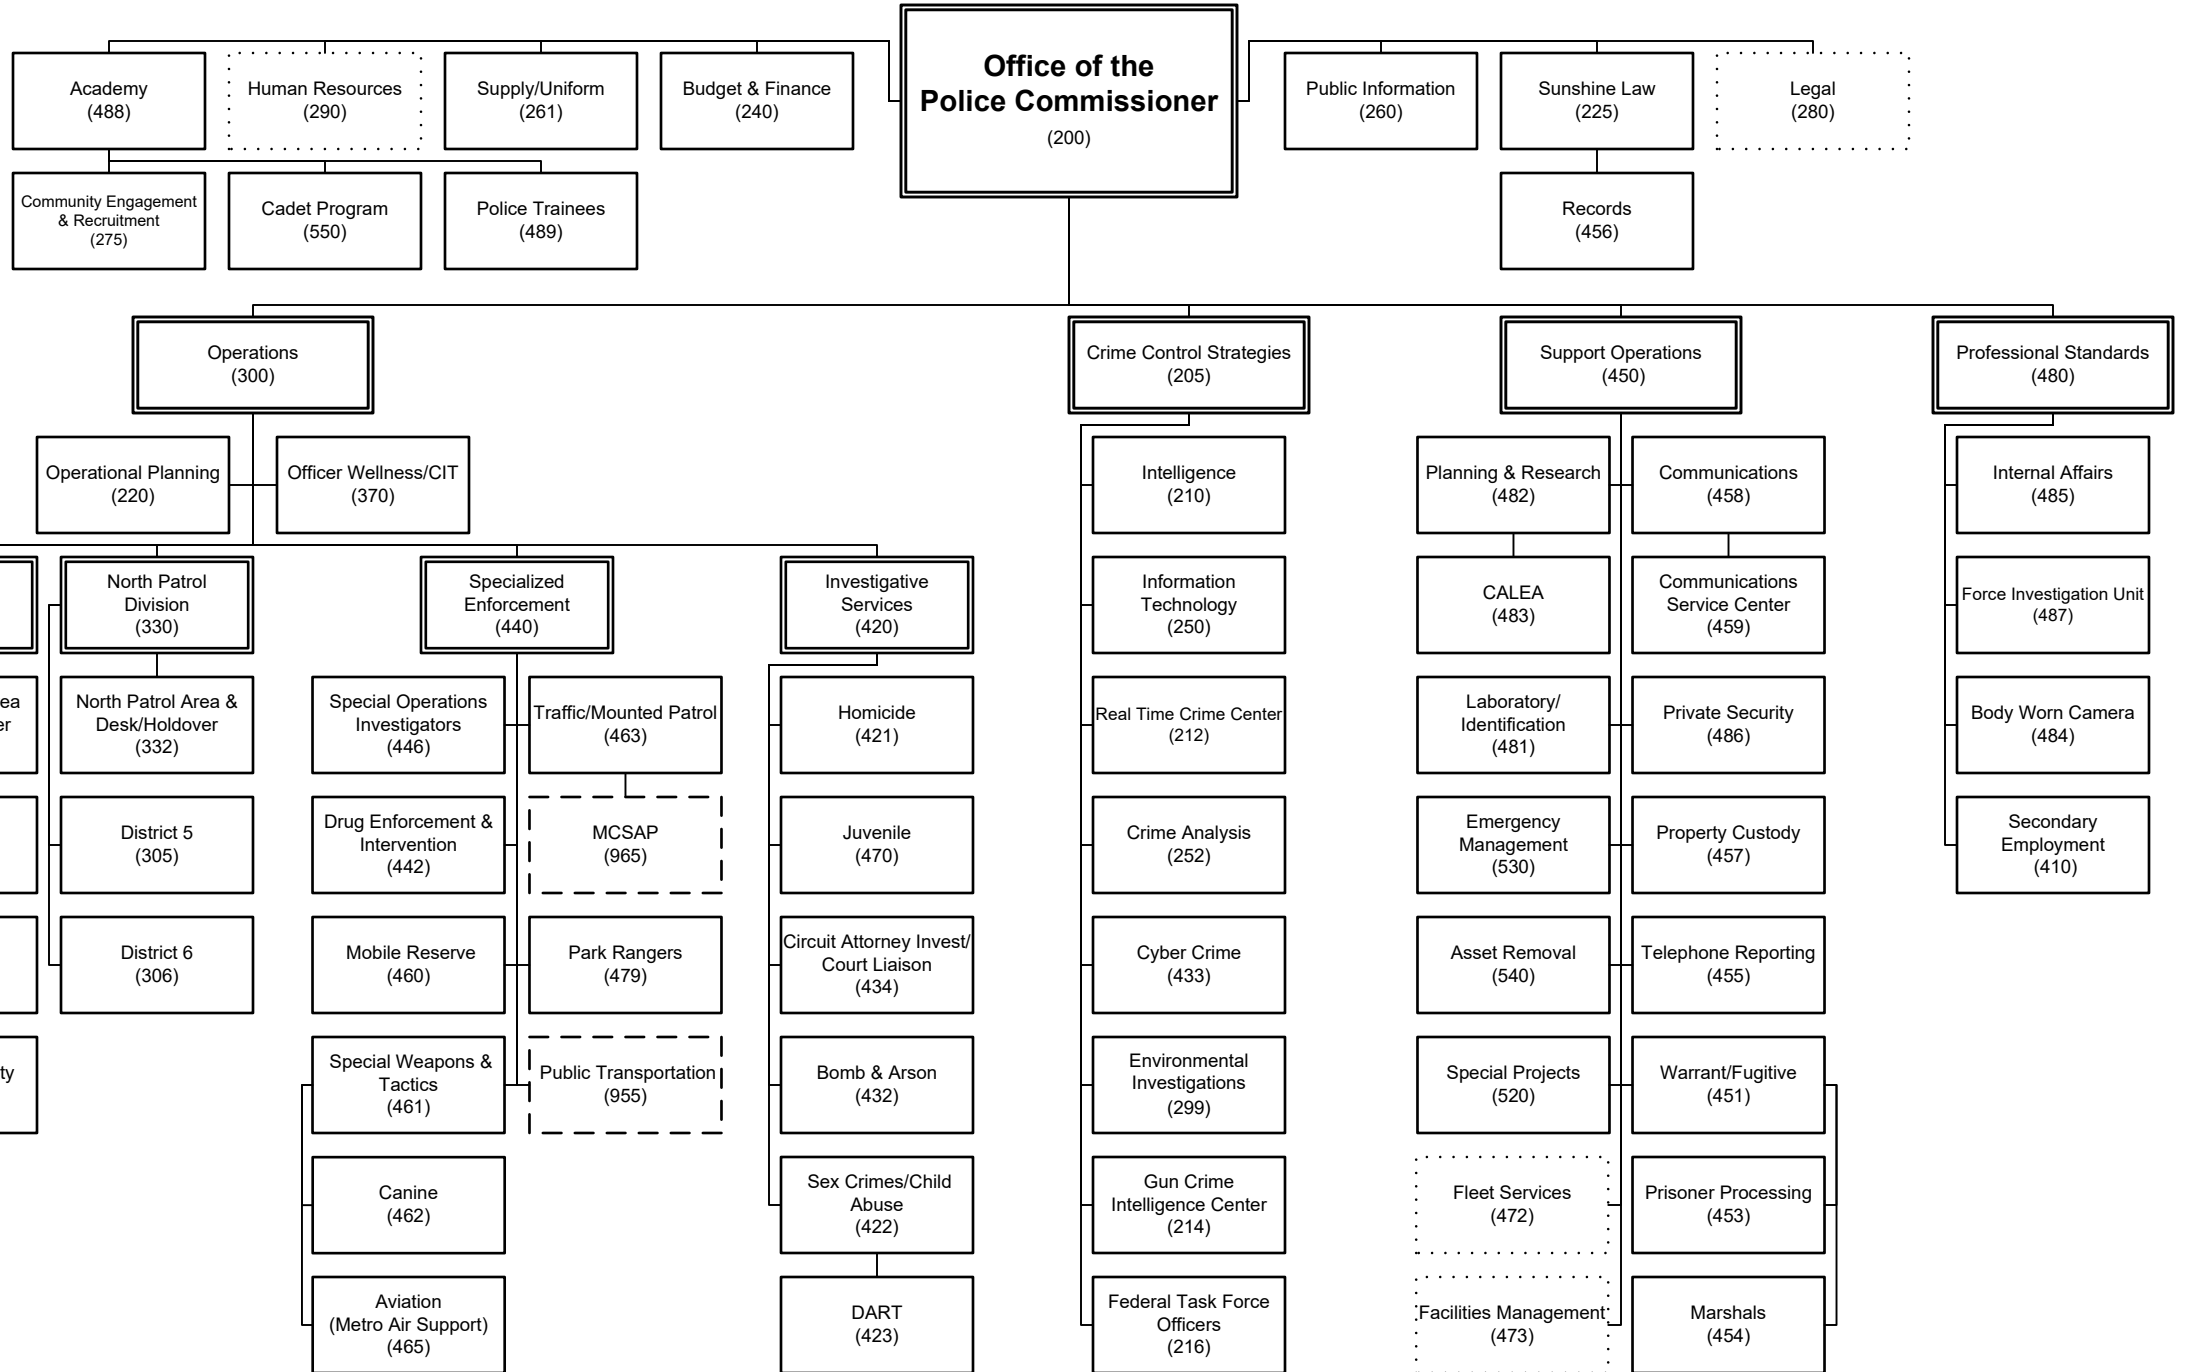

# St. Louis Metropolitan Police Department Organizational Chart

Dotted outlines represent functions provided by other City departments.  
Dashed outlines represent grant-funded assignment codes.